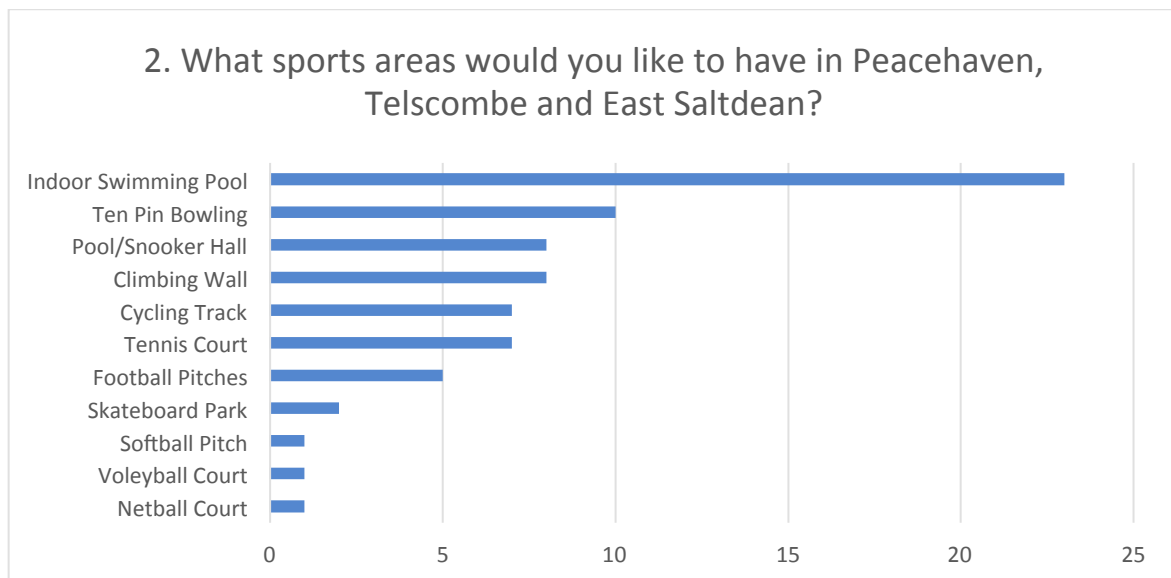

JUNIOR SURVEY

4. Which indoor places do you use to hang out with friends?

5. What sort of leisure indoor area or space do you think children in Peacehaven, Telscombe and East Saltdean want?

6. If you had to describe Peacehaven, Telscombe and East Saltdean in one word, what would it be?

7. Do you think you will still live in Peacehaven, Telscombe or Saltdean when an adult?

8. What do you think Peacehaven, Telscombe and East Saltdean will need in the next 10-15 years?