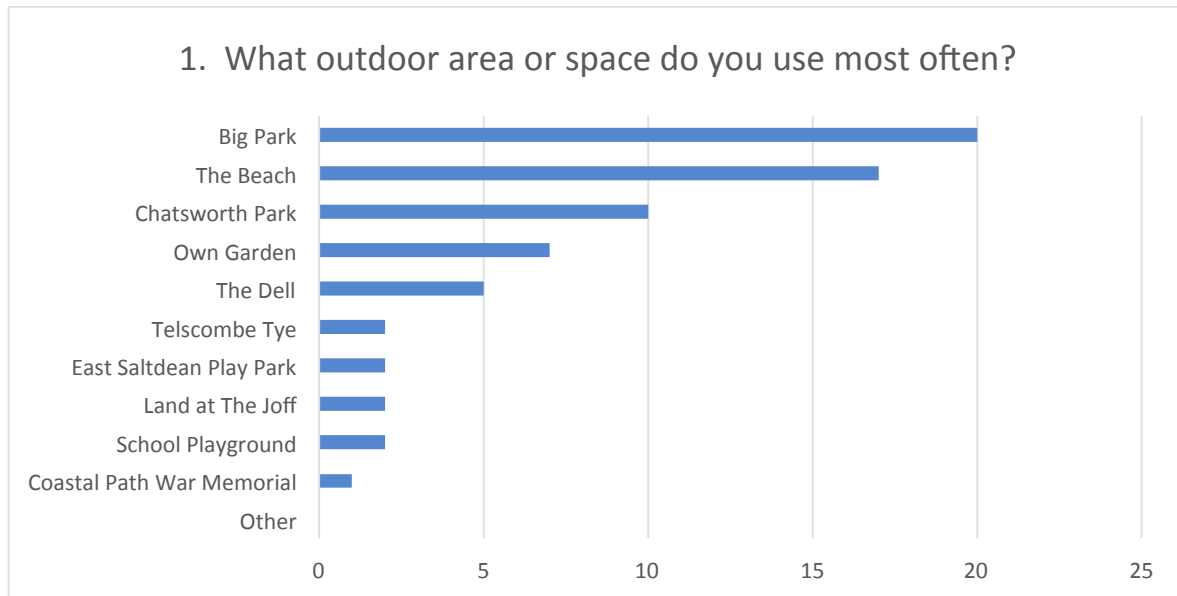

JUNIOR SURVEY

4. Which indoor places do you use to hang out with friends?

5. What sort of leisure indoor area or space do you think children in Peacehaven, Telscombe and East Saltdean want?

6. If you had to describe Peacehaven, Telscombe and East Saltdean in one word, what would it be?