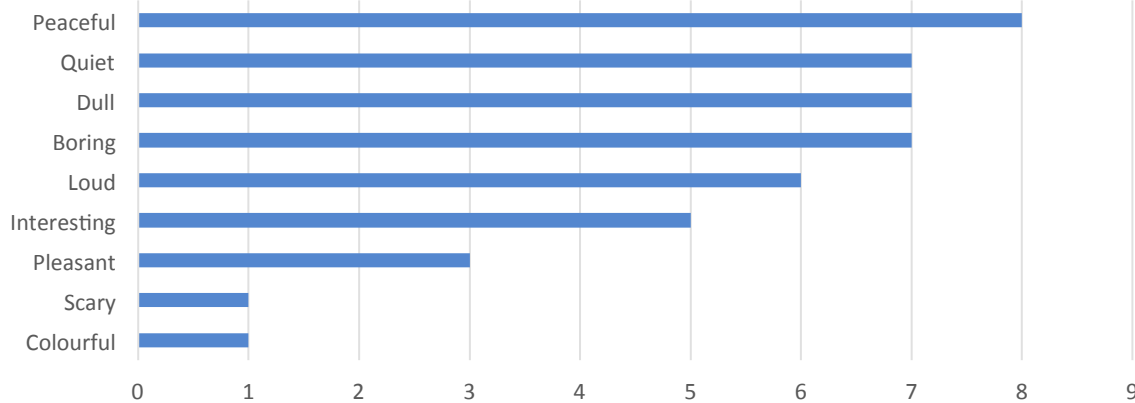

JUNIOR SURVEY

4. Which indoor places do you use to hang out with friends?

5. What sort of leisure indoor area or space do you think children in Peacehaven, Telscombe and East Saltdean want?

6. If you had to describe Peacehaven, Telscombe and East Saltdean in one word, what would it be?