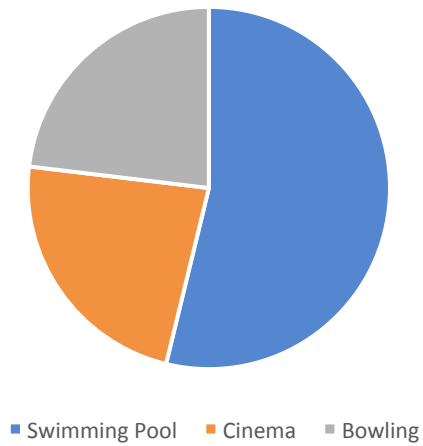

JUNIOR SURVEY

4. Which indoor places do you use to hang out with friends?

5. What sort of leisure indoor area or space do you think children in Peacehaven, Telscombe and East Saltdean want?

6. If you had to describe Peacehaven, Telscombe and East Saltdean in one word, what would it be?