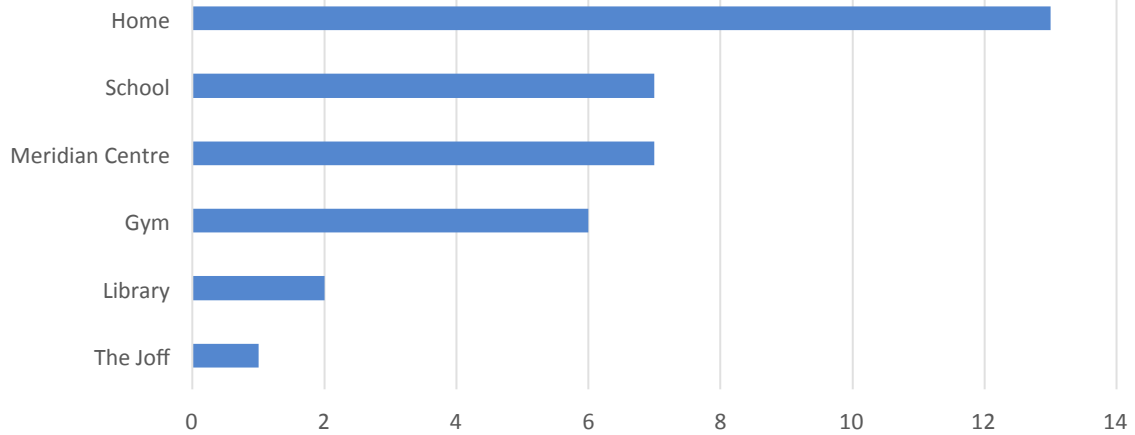

JUNIOR SURVEY

4. Which indoor places do you use to hang out with friends?

5. What sort of leisure indoor area or space do you think children in Peacehaven, Telscombe and East Saltdean want?

6. If you had to describe Peacehaven, Telscombe and East Saltdean in one word, what would it be?

7. Do you think you will still live in Peacehaven, Telscombe or Saltdean when an adult?

8. What do you think Peacehaven, Telscombe and East Saltdean will need in the next 10-15 years?