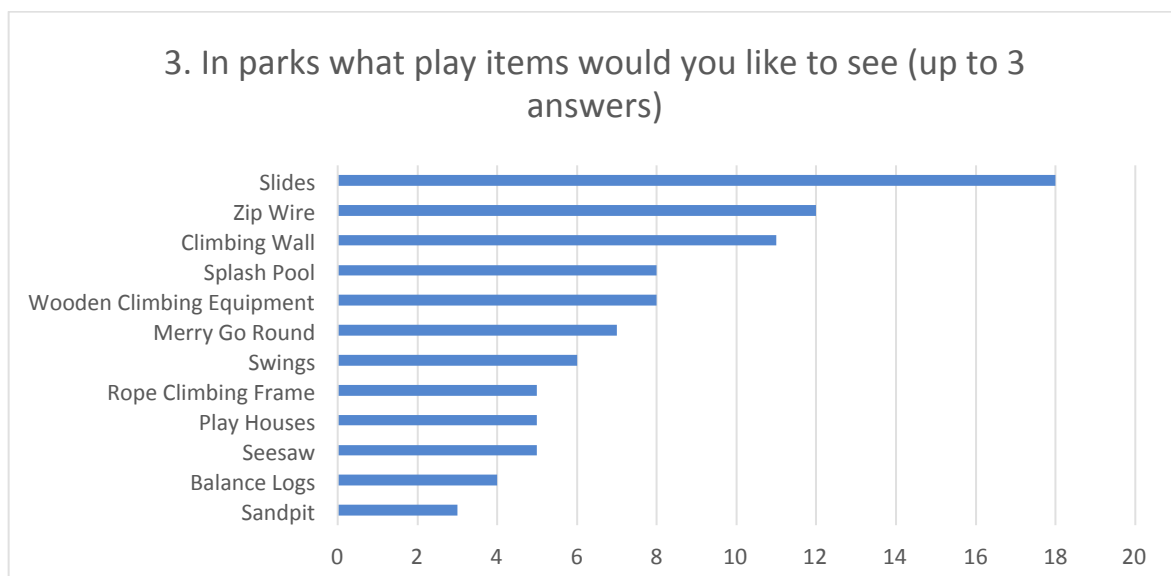

JUNIOR SURVEY

4. Which indoor places do you use to hang out with friends?

5. What sort of leisure indoor area or space do you think children in Peacehaven, Telscombe and East Saltdean want?

6. If you had to describe Peacehaven, Telscombe and East Saltdean in one word, what would it be?