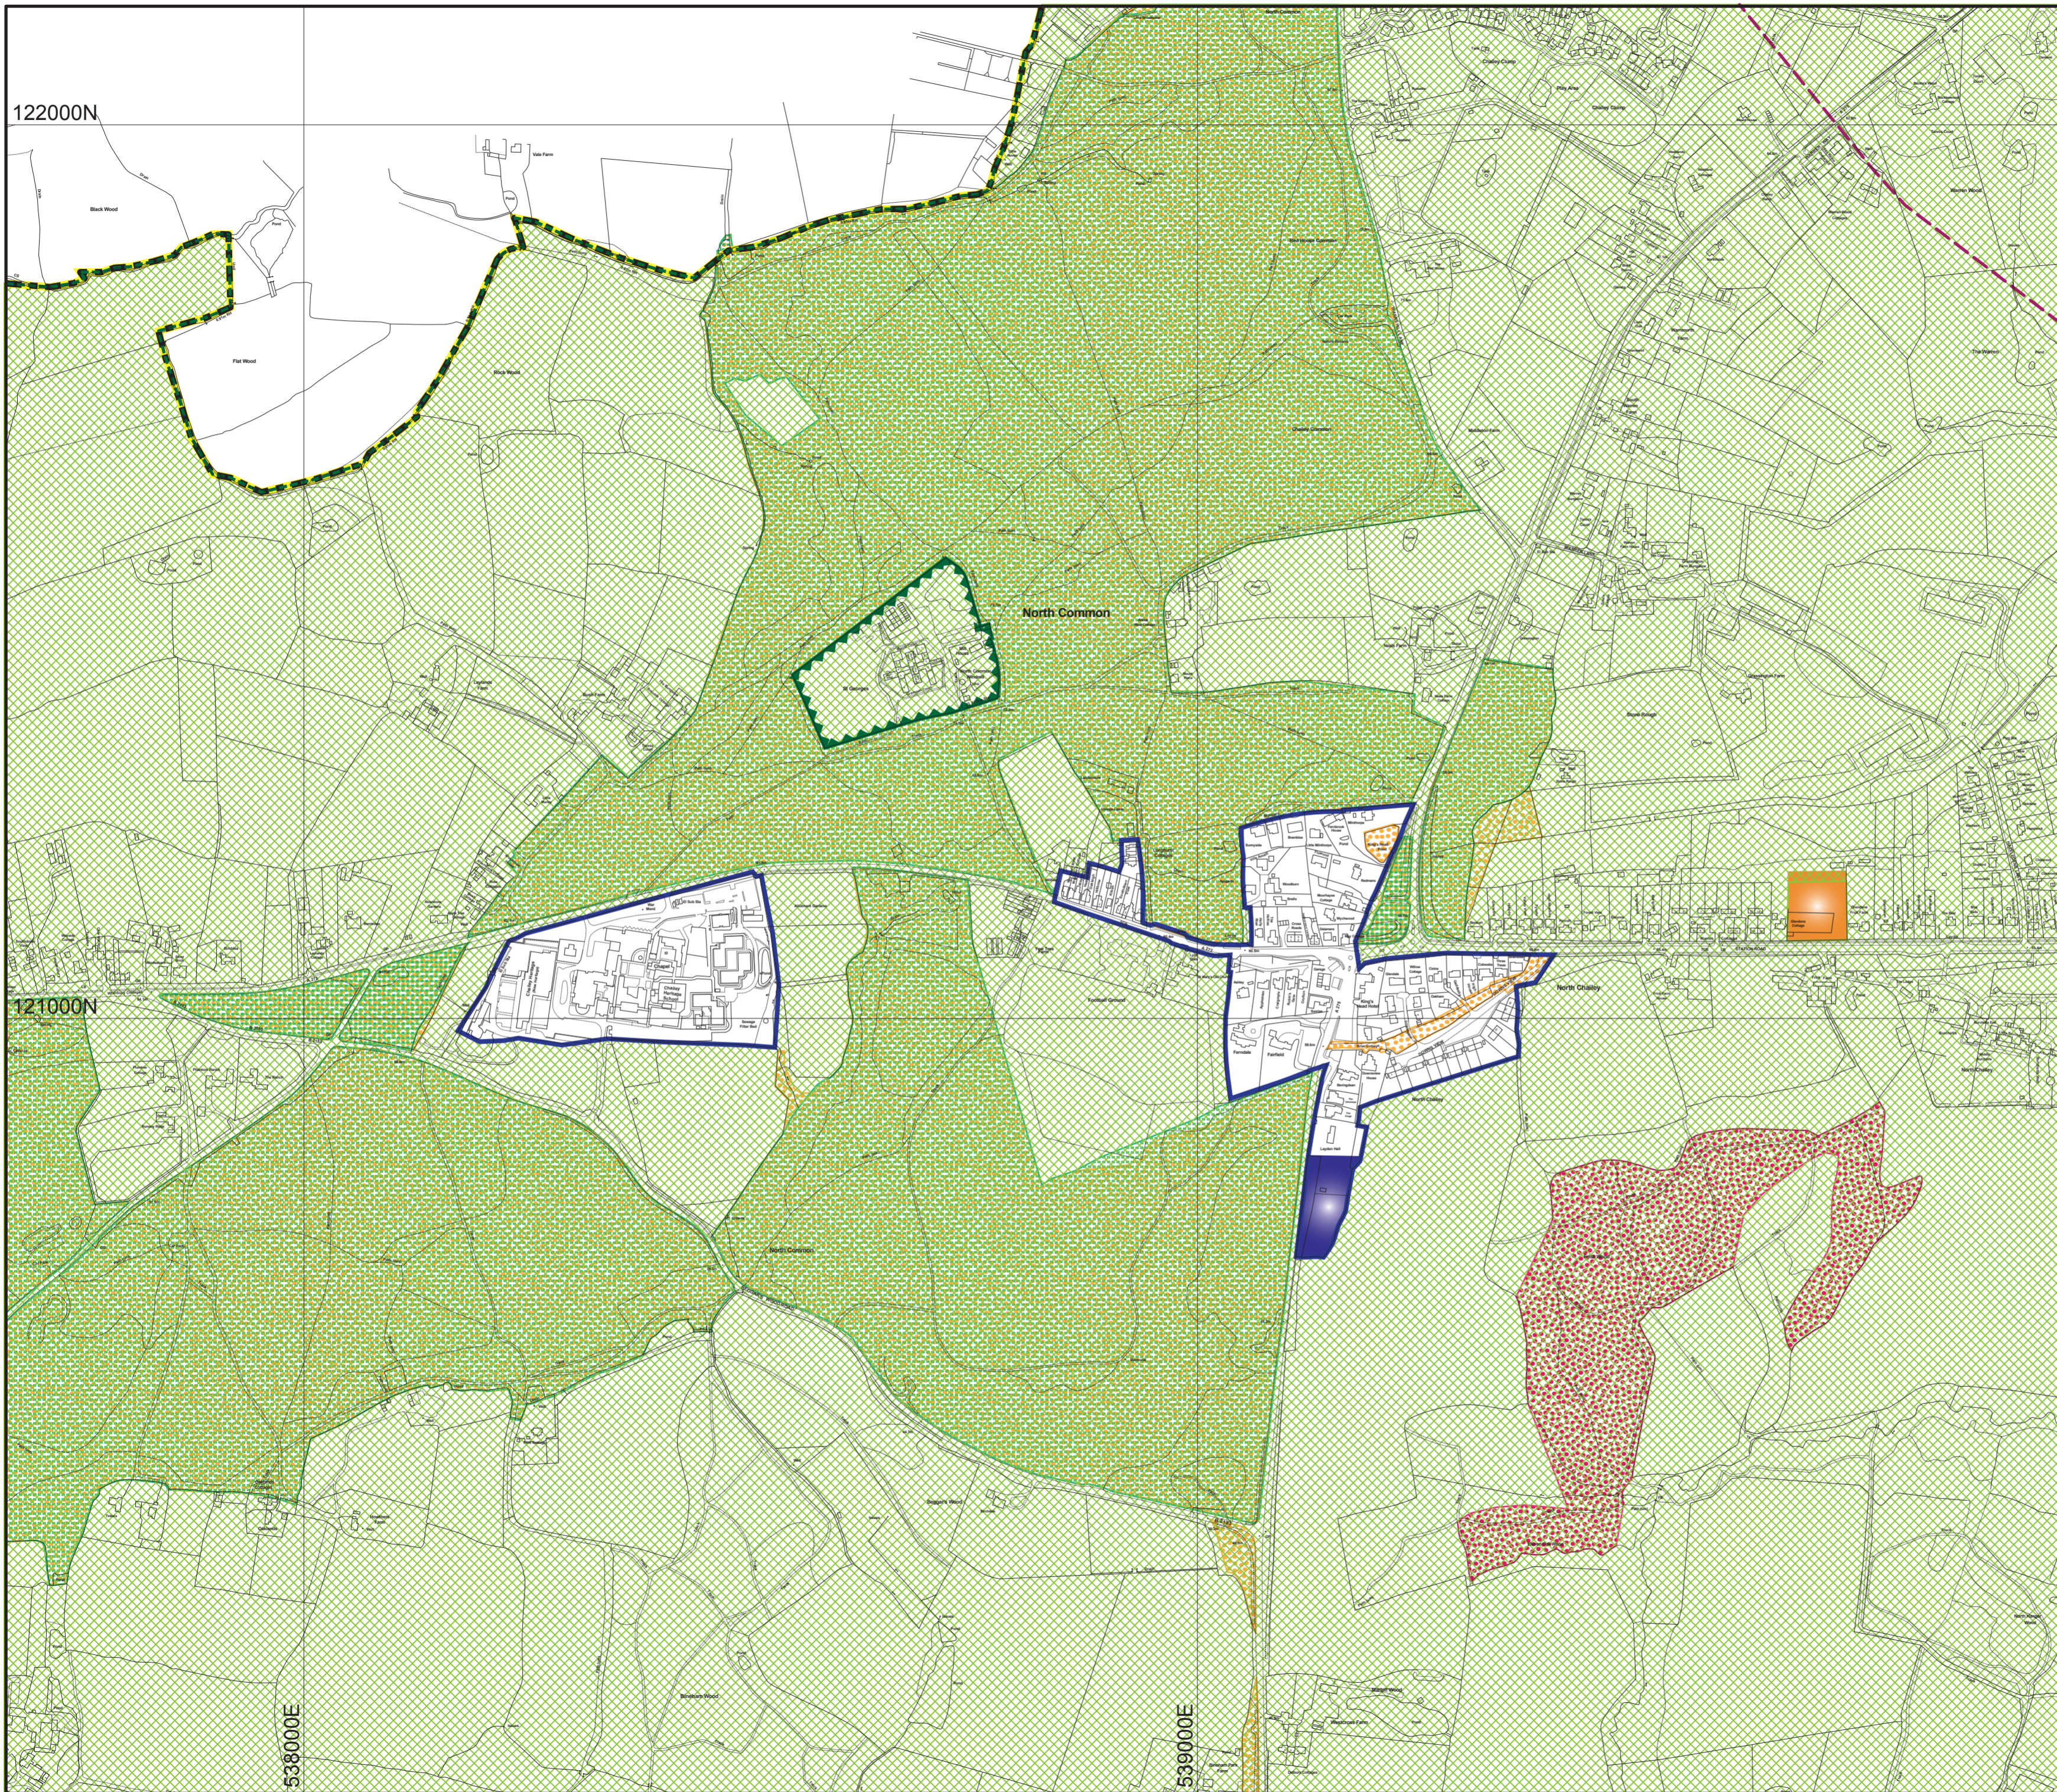

Lewes District Council
LEWES DISTRICT POLICIES MAP
Inset Map 12: North Chailey

Key

-  District Boundary
-  Parish Boundary
-  Plan Area
-  Local Wildlife Site
-  Site of Special Scientific Interest
-  Local Nature Reserve
-  Ashdown Forest 7km zone

Lewes Core Strategy: Local Plan Part 1 (May 2016)

-  CP11: Conservation Areas

Lewes Local Plan Part 2 (September 2018)

-  DM1: Planning Boundary
-  Countryside Policies (*Policies DM2, DM3, DM4, DM5, DM6, DM7, DM9, DM10, DM11, DM12*)
-  CH01: Land at Glendene Farm, Station Road, Chailey
-  CH02: Land at Layden Hall, East Grinstead Road, Chailey

Date: September 2018

Scale: 1 : 5,000 @ A2